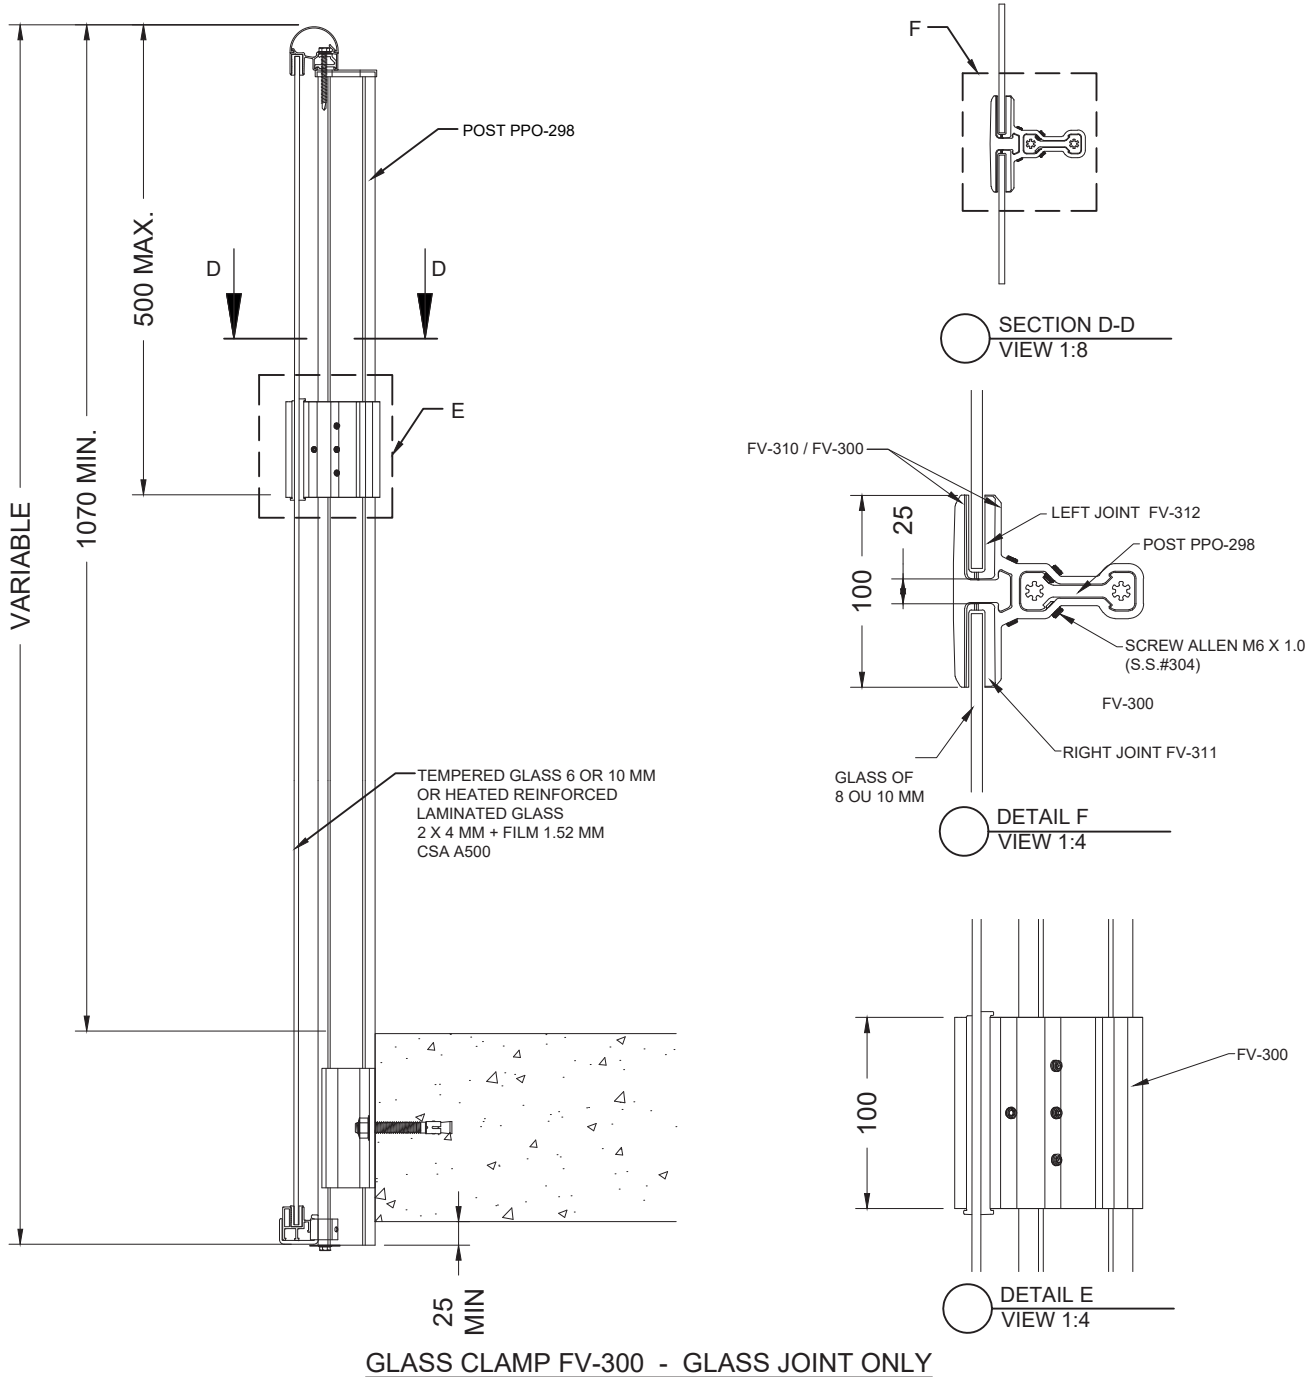

Scale : 1:8

BELLEVUE MODEL - SLAB FRONT - WITH 50 mm AND 100mm (2in AND 4 in) GLASS CLAMPS

MESURES AT THE CORNER OF THE SLAB

DETAIL C
VIEW 1:2

PMC-100 / PLH-319

PMC-330 / PLH-319

PMC-560 / PLH-319

PMC-400 / PLH-401
(BELLEVUE HD)

CHOICE OF HANDRAILS

Scale : 1:10

BELLEVUE MODEL - SLAB FRONT - WITH 50 mm AND 100mm (2in AND 4 in) GLASS CLAMPS

Scale : 1:8

BELLEVUE MODEL - SLAB FRONT - WITH 50 mm AND 100mm (2in AND 4 in) GLASS CLAMPS

GLASS CLAMP FV-150 - GLASS JOINT ONLY

BELLEVUE MODEL - SLAB FRONT - WITH 50 mm AND 100mm (2in AND 4 in) GLASS CLAMPS

Scale : 1:8

BELLEVUE MODEL - SLAB FRONT - WITH 50 mm AND 100mm (2in AND 4 in) GLASS CLAMPS