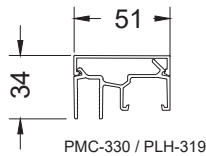

Scale : 1:8

BELLEVUE MODEL - SLAB FRONT - WITH 50 mm AND 100mm (2in AND 4 in) GLASS CLAMPS

MESURES AT THE CORNER OF THE SLAB

DETAIL C
VIEW 1:2

PMC-100 / PLH-319

PMC-330 / PLH-319

PMC-560 / PLH-319

PMC-400 / PLH-401
(BELLEVUE HD)

CHOICE OF HANDRAILS

Scale : 1:10

BELLEVUE MODEL - SLAB FRONT - WITH 50 mm AND 100mm (2in AND 4 in) GLASS CLAMPS

Scale : 1:8

BELLEVUE MODEL - SLAB FRONT - WITH 50 mm AND 100mm (2in AND 4 in) GLASS CLAMPS

GLASS CLAMP FV-150 - GLASS JOINT ONLY

BELLEVUE MODEL - SLAB FRONT - WITH 50 mm AND 100mm (2in AND 4 in) GLASS CLAMPS

Scale : 1:8

BELLEVUE MODEL - SLAB FRONT - WITH 50 mm AND 100mm (2in AND 4 in) GLASS CLAMPS