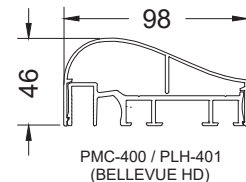

Scale : 1:8

BELLEVUE MODEL - SLAB FRONT - WITH 50 mm AND 100mm (2in AND 4 in) GLASS CLAMPS

MESURES AT THE CORNER OF THE SLAB

DETAIL C
VIEW 1:2

PMC-100 / PLH-319

PMC-330 / PLH-319

PMC-560 / PLH-319

PMC-400 / PLH-401
(BELLEVUE HD)

CHOICE OF HANDRAILS

Scale : 1:10

BELLEVUE MODEL - SLAB FRONT - WITH 50 mm AND 100mm (2in AND 4 in) GLASS CLAMPS

Scale : 1:8

BELLEVUE MODEL - SLAB FRONT - WITH 50 mm AND 100mm (2in AND 4 in) GLASS CLAMPS

GLASS CLAMP FV-150 - GLASS JOINT ONLY

BELLEVUE MODEL - SLAB FRONT - WITH 50 mm AND 100mm (2in AND 4 in) GLASS CLAMPS

Scale : 1:8

BELLEVUE MODEL - SLAB FRONT - WITH 50 mm AND 100mm (2in AND 4 in) GLASS CLAMPS