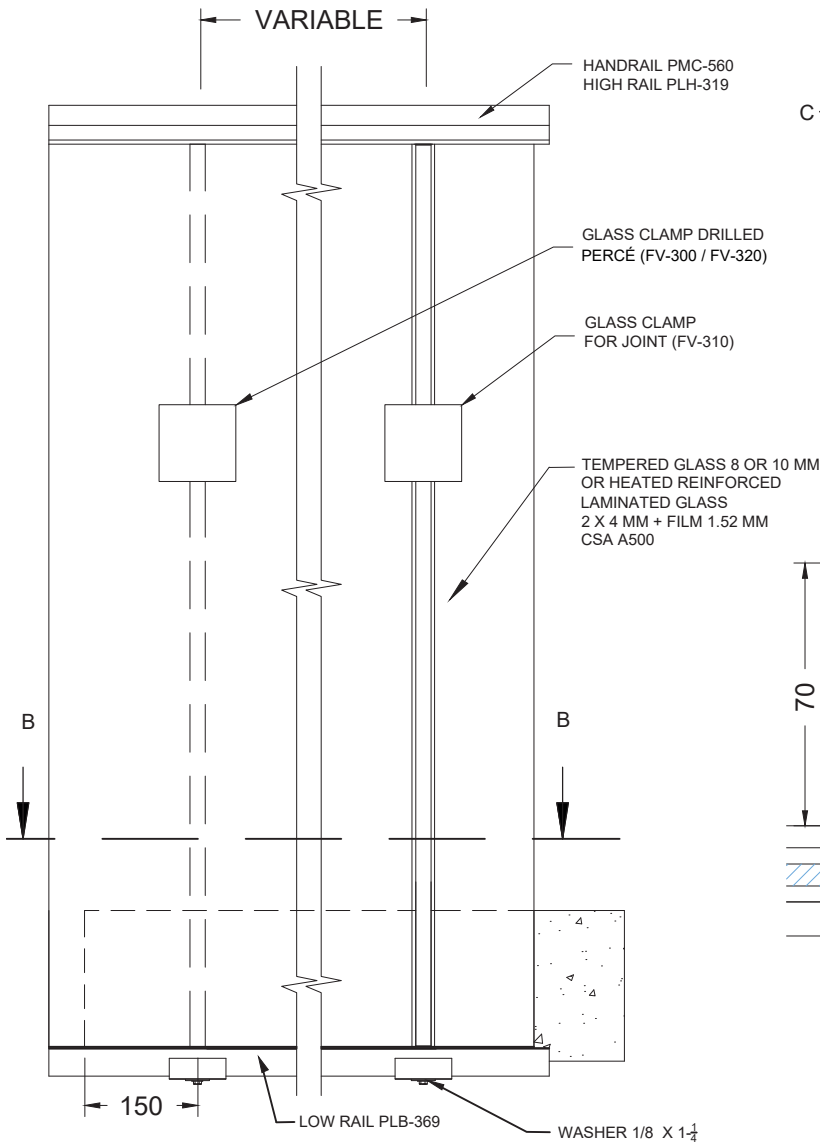

Scale : 1:8

BELLEVUE MODEL - SLAB FRONT - WITH 50 mm AND 100mm (2in AND 4 in) GLASS CLAMPS

MESURES AT THE CORNER OF THE SLAB

DETAIL C
VIEW 1:2

PMC-100 / PLH-319

PMC-330 / PLH-319

PMC-560 / PLH-319

PMC-400 / PLH-401
(BELLEVUE HD)

CHOICE OF HANDRAILS

Scale : 1:10

BELLEVUE MODEL - SLAB FRONT - WITH 50 mm AND 100mm (2in AND 4 in) GLASS CLAMPS

Scale : 1:8

BELLEVUE MODEL - SLAB FRONT - WITH 50 mm AND 100mm (2in AND 4 in) GLASS CLAMPS

GLASS CLAMP FV-150 - GLASS JOINT ONLY

BELLEVUE MODEL - SLAB FRONT - WITH 50 mm AND 100mm (2in AND 4 in) GLASS CLAMPS

Scale : 1:8

BELLEVUE MODEL - SLAB FRONT - WITH 50 mm AND 100mm (2in AND 4 in) GLASS CLAMPS