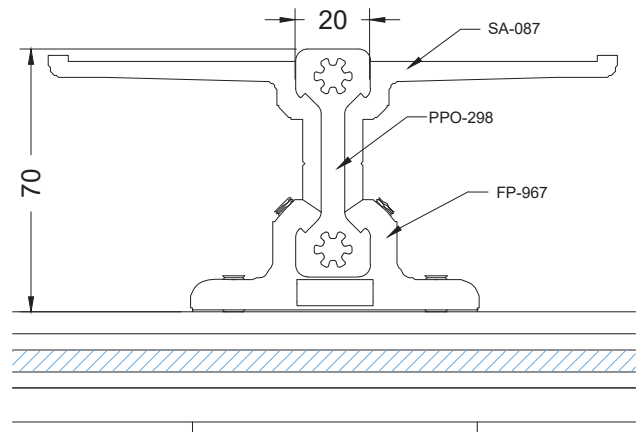

Scale : 1:8

BELLEVUE MODEL - SLAB FRONT - WITH 50 mm AND 100mm (2in AND 4 in) GLASS CLAMPS

MESURES AT THE CORNER OF THE SLAB

DETAIL C
VIEW 1:2

PMC-100 / PLH-319

PMC-330 / PLH-319

PMC-560 / PLH-319

PMC-400 / PLH-401
(BELLEVUE HD)

CHOICE OF HANDRAILS

Scale : 1:10

BELLEVUE MODEL - SLAB FRONT - WITH 50 mm AND 100mm (2in AND 4 in) GLASS CLAMPS

Scale : 1:8

BELLEVUE MODEL - SLAB FRONT - WITH 50 mm AND 100mm (2in AND 4 in) GLASS CLAMPS

GLASS CLAMP FV-150 - GLASS JOINT ONLY

BELLEVUE MODEL - SLAB FRONT - WITH 50 mm AND 100mm (2in AND 4 in) GLASS CLAMPS

Scale : 1:8

BELLEVUE MODEL - SLAB FRONT - WITH 50 mm AND 100mm (2in AND 4 in) GLASS CLAMPS