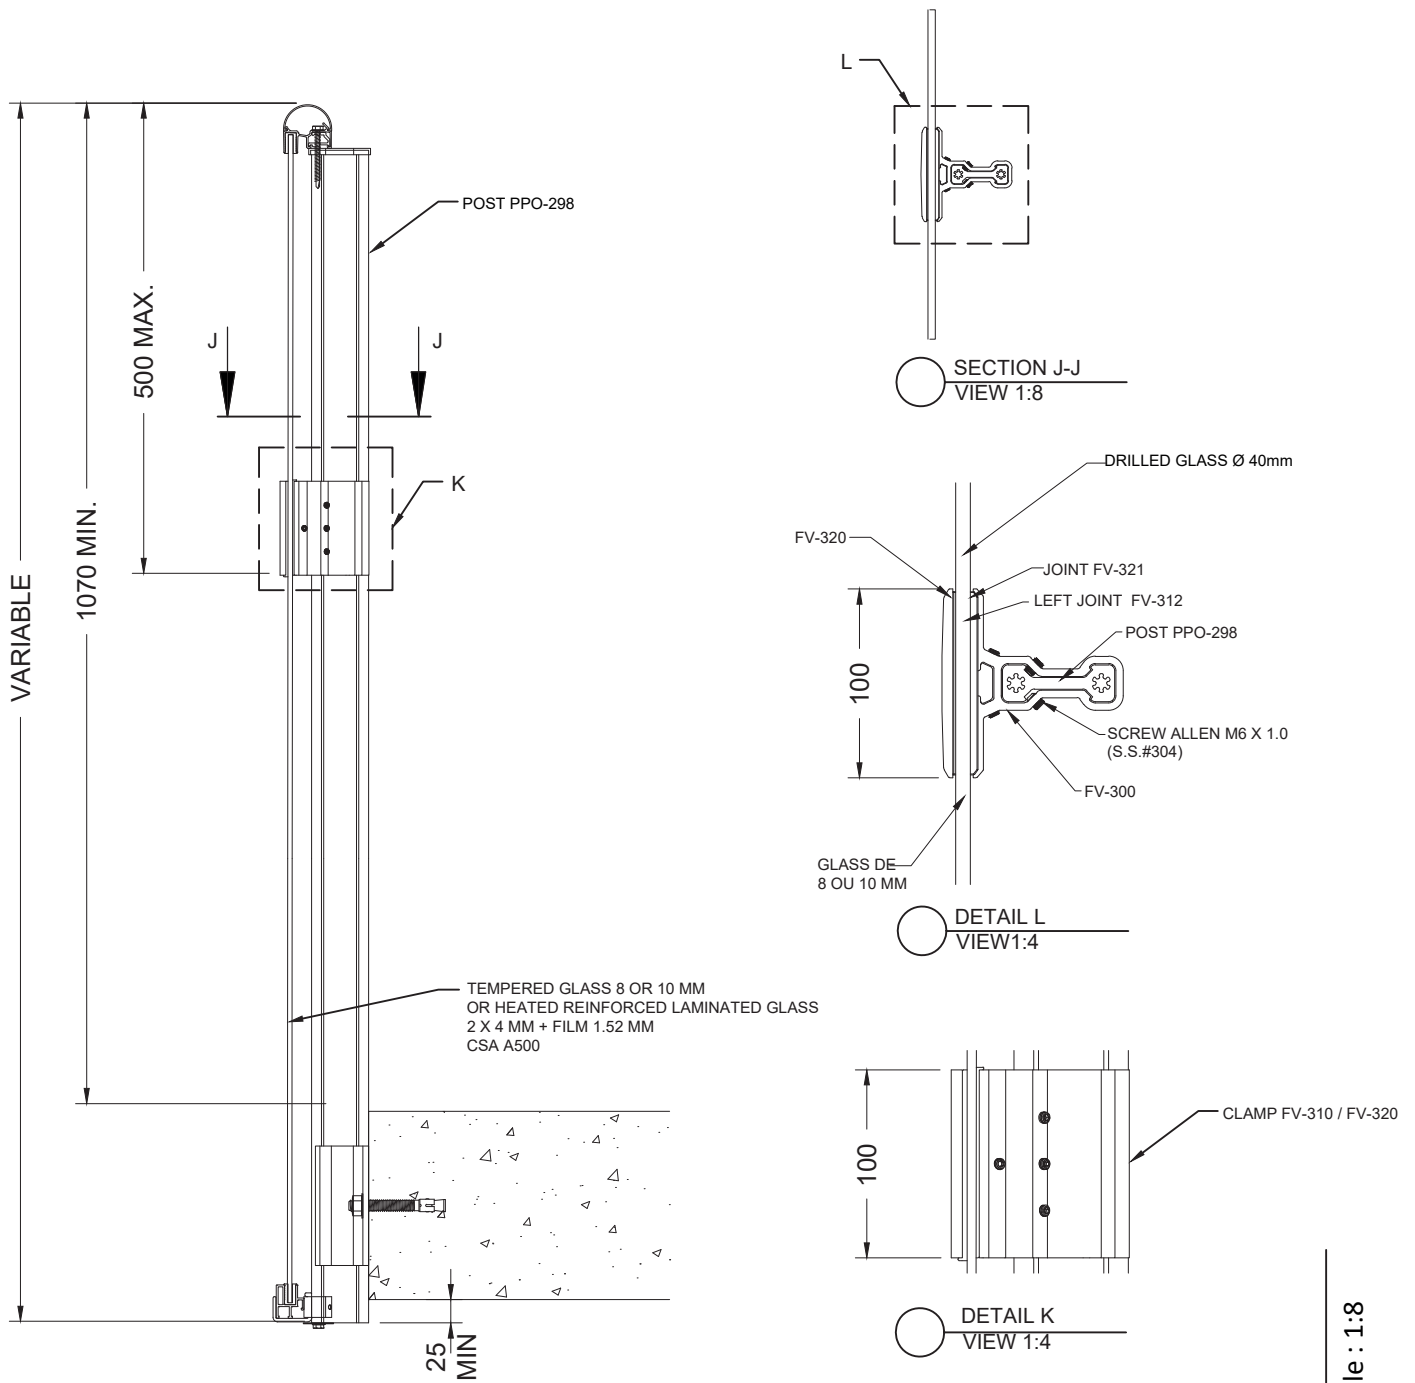

Scale : 1:8

BELLEVUE MODEL - SLAB FRONT - WITH 50 mm AND 100mm (2in AND 4 in) GLASS CLAMPS

MESURES AT THE CORNER OF THE SLAB

DETAIL C
VIEW 1:2

PMC-100 / PLH-319

PMC-330 / PLH-319

PMC-560 / PLH-319

PMC-400 / PLH-401
(BELLEVUE HD)

CHOICE OF HANDRAILS

Scale : 1:10

BELLEVUE MODEL - SLAB FRONT - WITH 50 mm AND 100mm (2in AND 4 in) GLASS CLAMPS

Scale : 1:8

BELLEVUE MODEL - SLAB FRONT - WITH 50 mm AND 100mm (2in AND 4 in) GLASS CLAMPS

GLASS CLAMP FV-150 - GLASS JOINT ONLY

BELLEVUE MODEL - SLAB FRONT - WITH 50 mm AND 100mm (2in AND 4 in) GLASS CLAMPS

Scale : 1:8

BELLEVUE MODEL - SLAB FRONT - WITH 50 mm AND 100mm (2in AND 4 in) GLASS CLAMPS