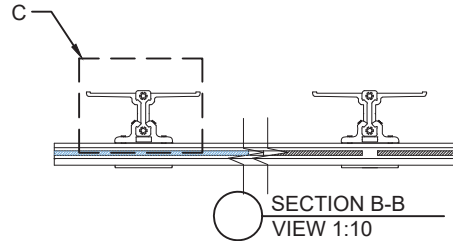

Scale : 1:8

BELLEVUE MODEL - SLAB FRONT - WITH 50 mm AND 100mm (2in AND 4 in) GLASS CLAMPS

MESURES AT THE CORNER OF THE SLAB

DETAIL C
VIEW 1:2

PMC-100 / PLH-319

PMC-330 / PLH-319

PMC-560 / PLH-319

PMC-400 / PLH-401
(BELLEVUE HD)

CHOICE OF HANDRAILS

Scale : 1:10

BELLEVUE MODEL - SLAB FRONT - WITH 50 mm AND 100mm (2in AND 4 in) GLASS CLAMPS

Scale : 1:8

BELLEVUE MODEL - SLAB FRONT - WITH 50 mm AND 100mm (2in AND 4 in) GLASS CLAMPS

GLASS CLAMP FV-150 - GLASS JOINT ONLY

BELLEVUE MODEL - SLAB FRONT - WITH 50 mm AND 100mm (2in AND 4 in) GLASS CLAMPS

Scale : 1:8

BELLEVUE MODEL - SLAB FRONT - WITH 50 mm AND 100mm (2in AND 4 in) GLASS CLAMPS