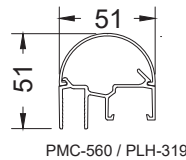

Scale : 1:8

BELLEVUE MODEL - SLAB FRONT - WITH 50 mm AND 100mm (2in AND 4 in) GLASS CLAMPS

MESURES AT THE CORNER OF THE SLAB

DETAIL C
VIEW 1:2

PMC-100 / PLH-319

PMC-330 / PLH-319

PMC-560 / PLH-319

PMC-400 / PLH-401
(BELLEVUE HD)

CHOICE OF HANDRAILS

Scale : 1:10

BELLEVUE MODEL - SLAB FRONT - WITH 50 mm AND 100mm (2in AND 4 in) GLASS CLAMPS

Scale : 1:8

BELLEVUE MODEL - SLAB FRONT - WITH 50 mm AND 100mm (2in AND 4 in) GLASS CLAMPS

GLASS CLAMP FV-150 - GLASS JOINT ONLY

BELLEVUE MODEL - SLAB FRONT - WITH 50 mm AND 100mm (2in AND 4 in) GLASS CLAMPS

Scale : 1:8

BELLEVUE MODEL - SLAB FRONT - WITH 50 mm AND 100mm (2in AND 4 in) GLASS CLAMPS