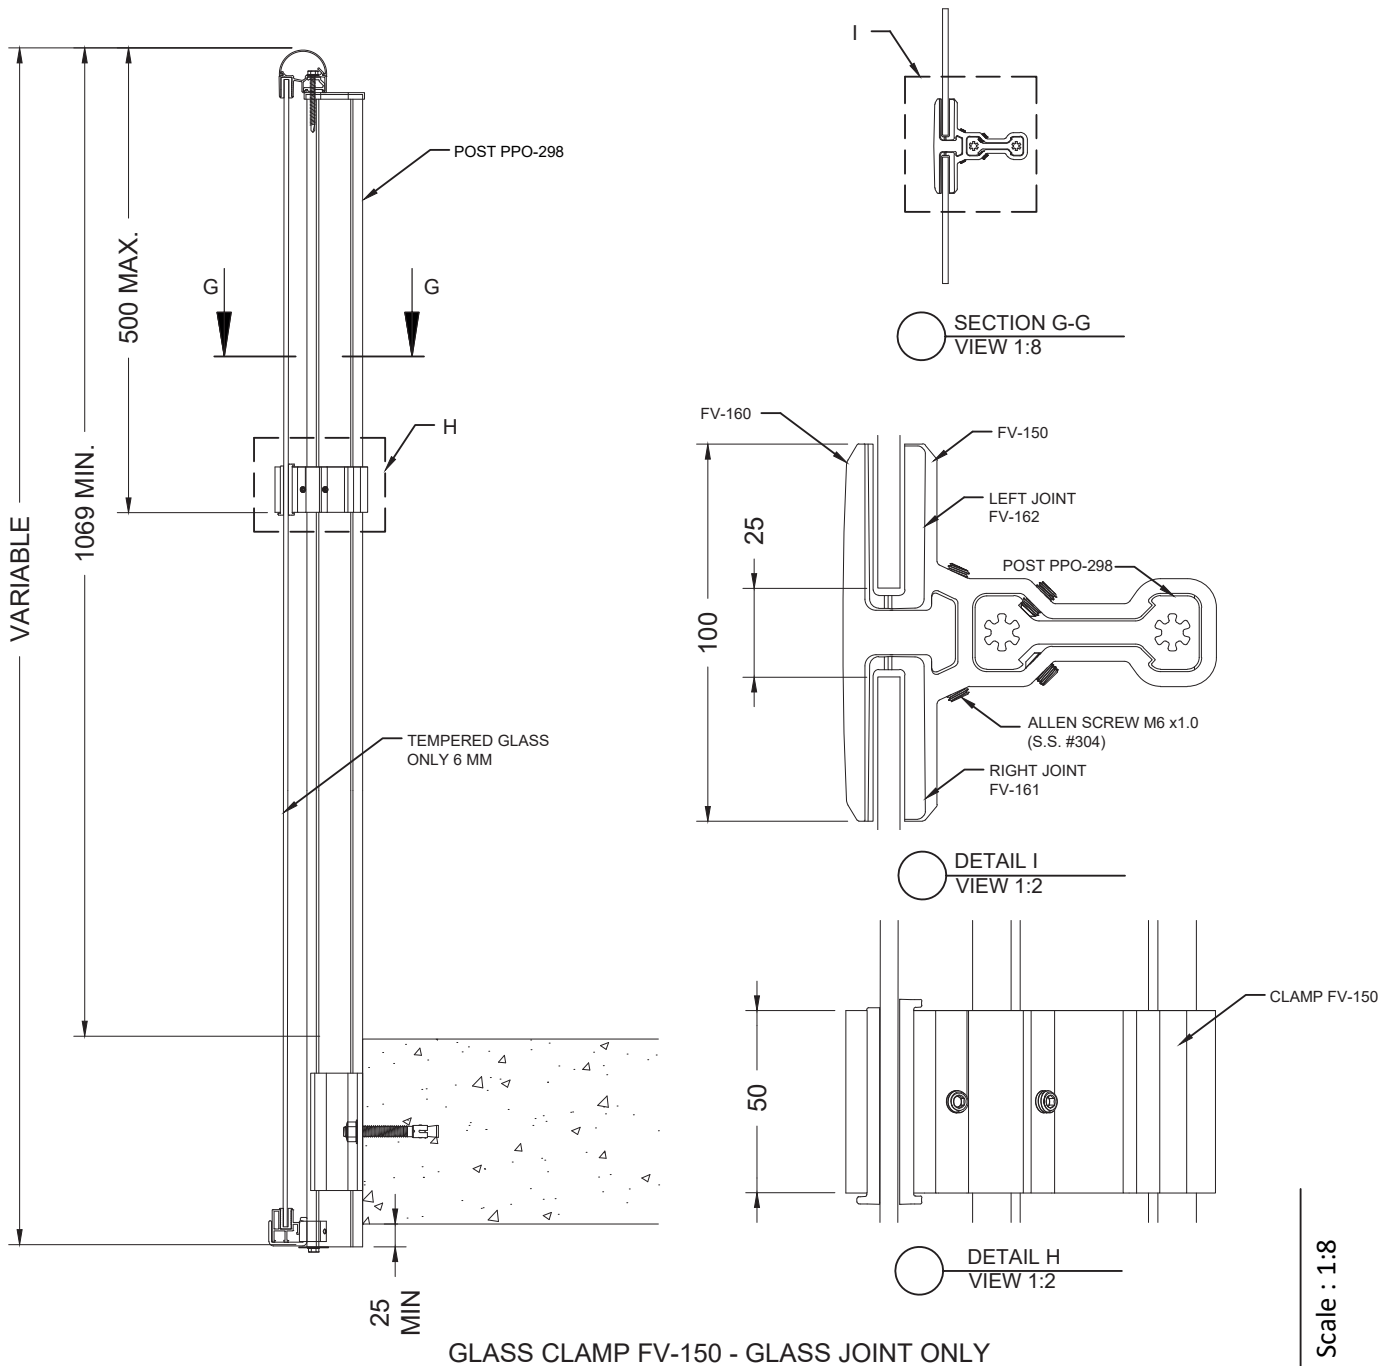

Scale : 1:8

BELLEVUE MODEL - SLAB FRONT - WITH 50 mm AND 100mm (2in AND 4 in) GLASS CLAMPS

MESURES AT THE CORNER OF THE SLAB

DETAIL C
VIEW 1:2

PMC-100 / PLH-319

PMC-330 / PLH-319

PMC-560 / PLH-319

PMC-400 / PLH-401
(BELLEVUE HD)

CHOICE OF HANDRAILS

Scale : 1:10

BELLEVUE MODEL - SLAB FRONT - WITH 50 mm AND 100mm (2in AND 4 in) GLASS CLAMPS

Scale : 1:8

BELLEVUE MODEL - SLAB FRONT - WITH 50 mm AND 100mm (2in AND 4 in) GLASS CLAMPS

GLASS CLAMP FV-150 - GLASS JOINT ONLY

BELLEVUE MODEL - SLAB FRONT - WITH 50 mm AND 100mm (2in AND 4 in) GLASS CLAMPS

Scale : 1:8

BELLEVUE MODEL - SLAB FRONT - WITH 50 mm AND 100mm (2in AND 4 in) GLASS CLAMPS