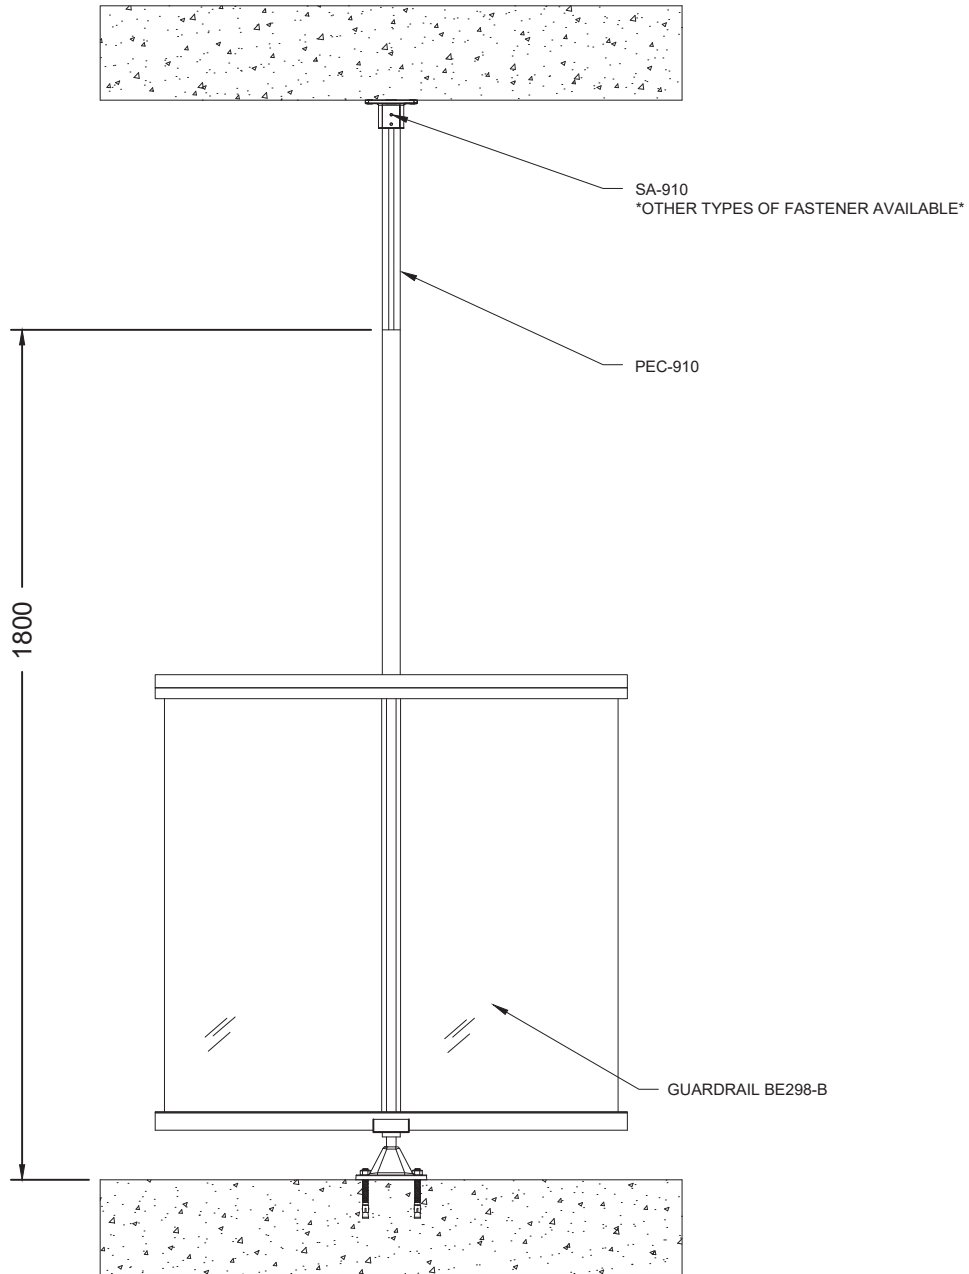

SEPARATOR SCREEN - STANDARD MODEL - TEMPERED GLASS

Scale : 1:16

ELEVATION

Scale : 1:16

SEPARATOR SCREEN - STANDARD MODEL - TEMPERED GLASS