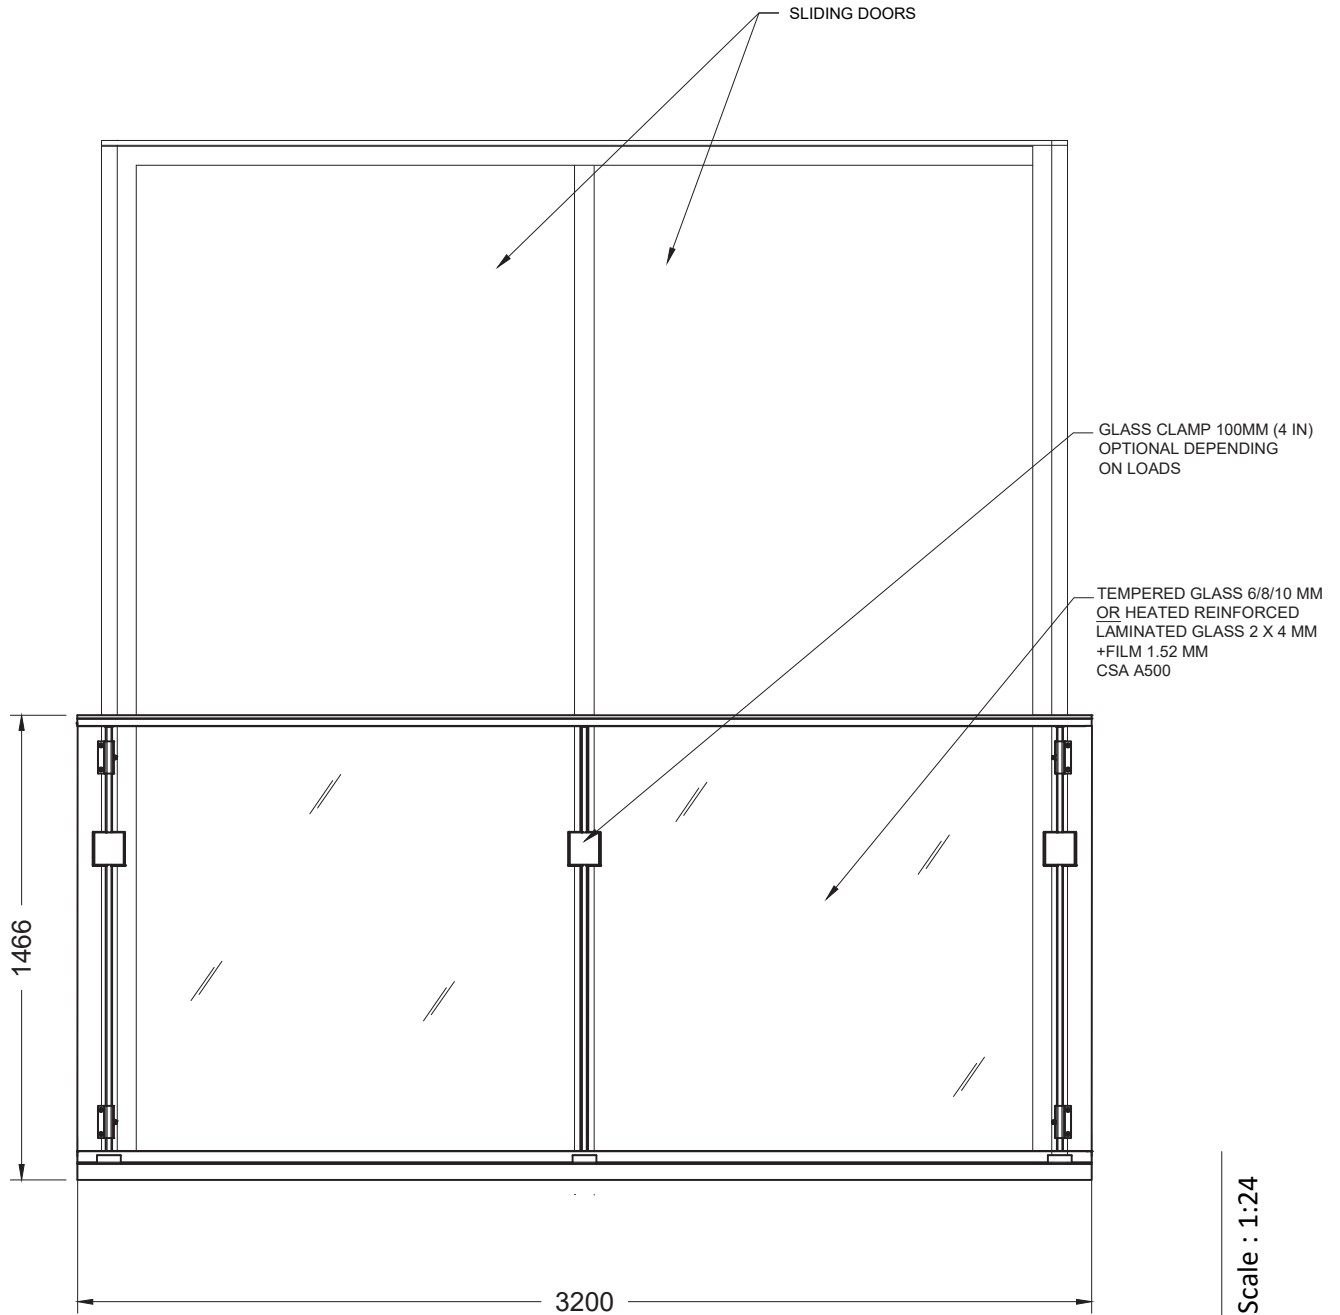

OTHER HANDRAILS AVAILABLE SEE FOLLOWING PAGES

DETAIL A
VIEW 1:2

CHOICE OF HANDRAILS

Scale : 1:12

BELLEVUE MODEL - JULIETTE (FRENCH BALCONY REINFORCED WITH CORNER)

SECTION A

BELLEVUE MODEL - JULIETTE (FRENCH BALCONY REINFORCED WITH CORNER)