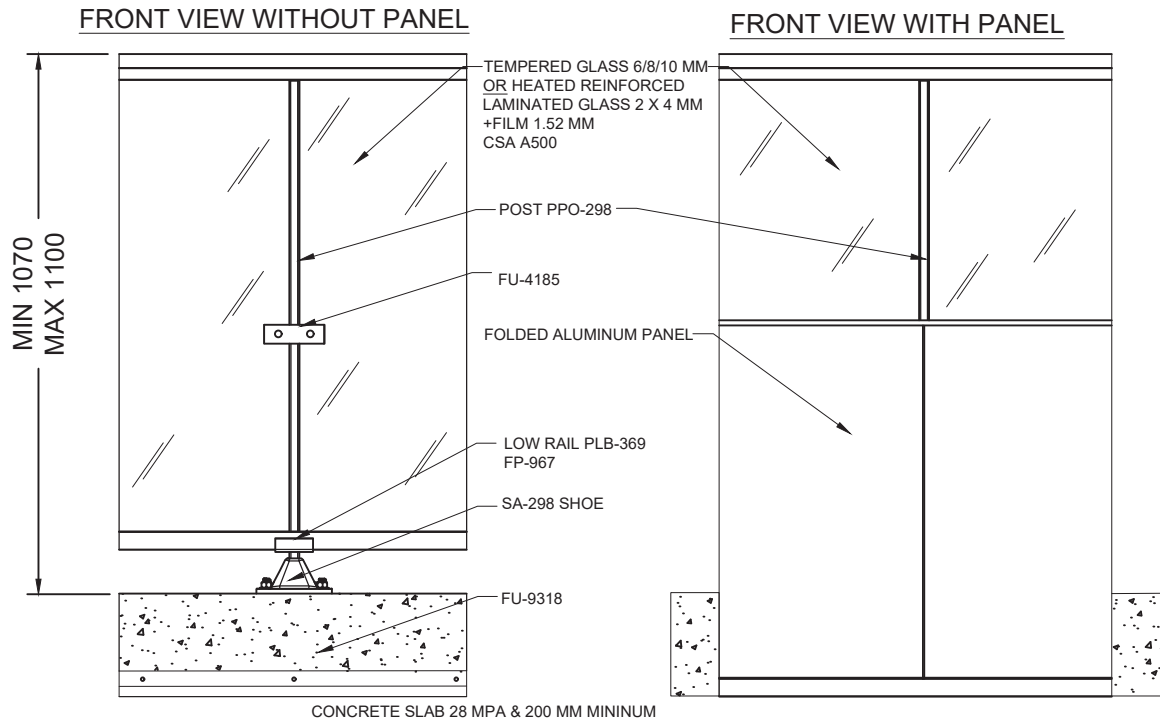

DECORATIVE PANEL MODEL - ON SLAB

Scale : 1:10

SECTION E

○ DETAIL FU-9318  
VIEW 1:2

○ DETAIL FU-4185  
VIEW 1:6

**CHOICE OF HANDRAILS**

Scale : 1:15

**DECORATIVE PANEL MODEL - ON SLAB**